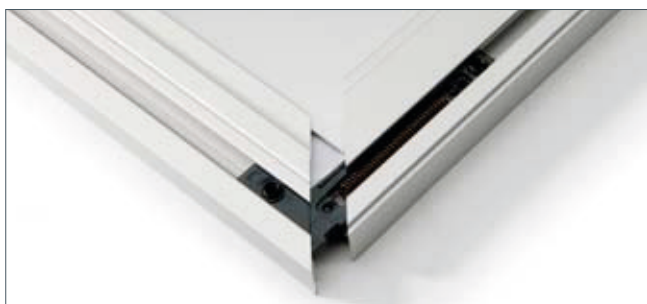

### iSign is an elegant and flexible display frame and signage system

A contemporary, slim and sophisticated system for the display of signs and notices. iSign is constructed from a silver anodised aluminium profile with an anti-reflective acrylic cover. Wall mounted frames are available in a wide range of sizes, including A-series paper sizes from A6 to A1. Featuring a 9mm profile depth, each wall mounted display has a discreet locking device to ensure the systems tamper-proof.

### Key features

- Stylish, sleek and beautifully engineered
- Opens with a patented spring mechanism
- Includes A-series wall mounted frame sizes, A6 - A1
- Tamper-proof wall mounted frames
- Consistent system in silver anodised aluminium

1. The anti-reflective acrylic cover is flush with the top of the aluminium frame giving the iSign range a sleek look.

4. To prevent unauthorised changing of inserts and ensure iSign is tamper-proof, the frame is equipped with a locking function.