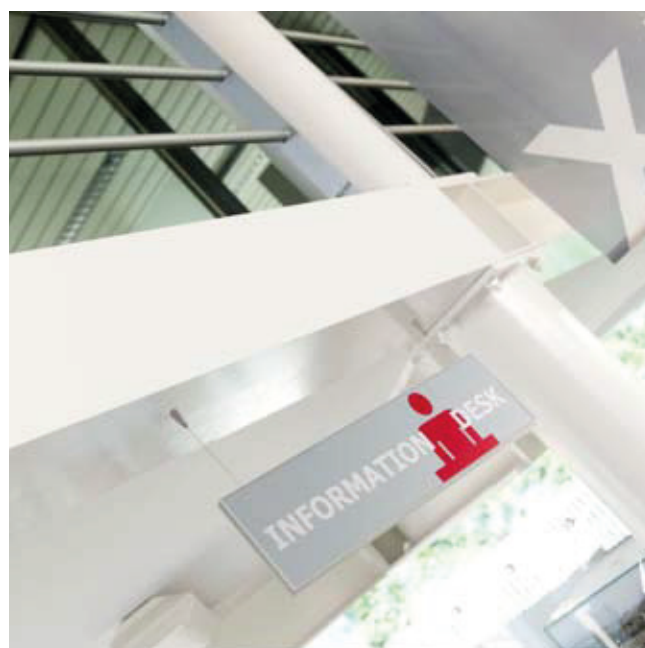

1. The anti-reflective acrylic cover is flush with the top of the aluminium frame giving the iSign range a sleek look.

4. To prevent unauthorised changing of inserts and ensure iSign is tamper-proof, the frame is equipped with a locking function.

2. Inserts can be replaced easily after removing the acrylic cover with the help of an ingenious, patented, spring mechanism.

3. To wall mount an iSign frame, double-sided tape or adjustable wall mount buttons can be used.