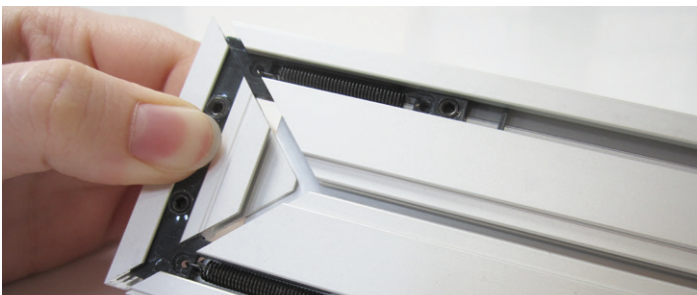

Architectural design

This is where form follows function with a simple, user-friendly feature. The frames open with an ingenious, patented, spring mechanism that's cleverly concealed on the reverse of each unit.