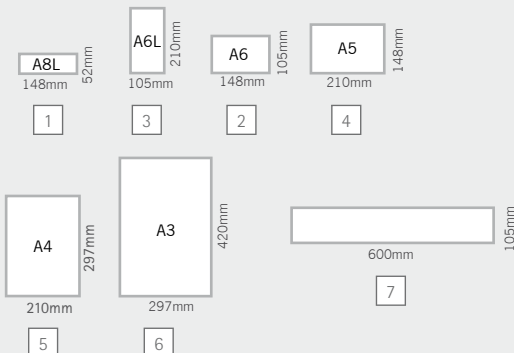

support for A8L made of silver anodized aluminium

8
supporto da banco per formati A6 e A6L in PETG

stütze in PETG für format A6 und A6L

support for A6 and A6L made of PETG

4
pixquick A5

1 + 8
pixquick A8L

information

pixquick

1	PQA8L ***	pixquick A8L, without support, 1pc
2	PQA6L **	pixquick A6L, without support, 1pc
3	PQA6 **	pixquick A6, without support, 1pc
4	PQA5	pixquick A5 support included, 1pc
5	PQA4	pixquick A3, without support, 1pc
6	PQA3	pixquick A3, without support, 1pc
7	PQ105600	pixquick 105x600mm, without support, 1pc
8	PQSA6PL	support for A6 and A6 large, 1pc
9	PQSA8LAR*	support for A8L, 1pc